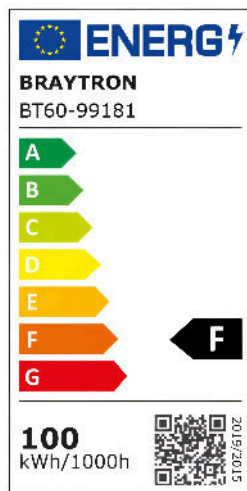

Braytron

TECHNICAL DATA SHEET

MODEL	BT60-99181
DESCRIPTION	BRY-FLOOD-WL-BLC-100W-3IN1-WORK LIGHT

BRAYTRON SRL

MUNICIPIUL BUCUREȘTI, SECTOR 6, BLD. IULIU MANIU, NR.616, CORP B, ET.1,BUCUREȘTI,Sector 6(RO)
info@braytron.com
www.braytron.com

General Characteristics

Model No	:	BT60-99181
Main Family	:	Outdoor Lighting
Sub Family	:	LED Worklight
Type	:	Work Light
Body Color	:	Black
Lamp Shape	:	Directional
Dimmable	:	Not-Dimmable
Light Source	:	LED
Warranty	:	2 Years
Class	:	CLASS I
IP	:	IP65

Product Characteristics

Wattage	:	100
Color Temperature	:	3IN1
Quse Lumen	:	9500
Color Rendering Index (CRI)	:	≥70
Energy Efficiency Level	:	F
Beam Angle	:	120°

Electrical Characteristics

Lifetime	:	20000 h
Voltage	:	220-240V 50/60Hz
Power Factor	:	>0,9
Material	:	Aluminium
Working Temperature	:	-20°C ~ +40°C