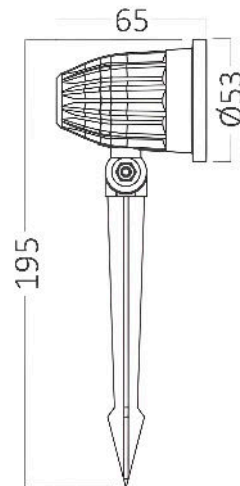

Braytron

TECHNICAL DATA SHEET

MODEL

BT25-00201

DESCRIPTION

BRY-SPOTLUX-PLS-7W-BLC-3000K-IP65-LED SPIKE LIGHT

BRAYTRON SRL

MUNICIPIUL BUCUREȘTI, SECTOR 6, BLD. IULIU MANIU, NR.616, CORP B, ET.1,BUCUREȘTI, Sector 6(RO)
info@braytron.com
www.braytron.com

General Characteristics

Model No	:	BT25-00201
Main Family	:	Outdoor Lighting
Sub Family	:	Spike Light
Type	:	Spike
Body Color	:	Black
Lamp Shape	:	Non-Directional
Dimmable	:	Not-Dimmable
Light Source	:	LED
Warranty	:	2 Years
Class	:	CLASS II
IP	:	IP65

Product Characteristics

Wattage	:	7
Color Temperature	:	3000K
Quse Lumen	:	700
Color Rendering Index (CRI)	:	≥80
Energy Efficiency Level	:	F
Beam Angle	:	60°

Electrical Characteristics

Lifetime	:	20000 h
Voltage	:	220-240V 50/60Hz
Power Factor	:	>0,5
Material	:	PA+PC
Working Temperature	:	-20°C ~ +40°C

Dimensions & Weight

Diameter	:	53 mm
P. Length	:	65 mm
P. Height	:	195 mm
Weight	:	90 gr

Package Informations

N.W.	:	2,7 kgs
G.W.	:	4 kgs
PCS/CTN	:	30
Length	:	33,5 cm
Width	:	32,5 cm
Height	:	20 cm
EAN	:	5949097747069