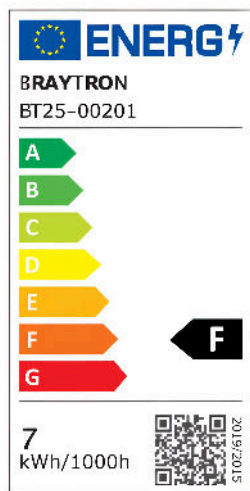

Braytron

TECHNICAL DATA SHEET

MODEL

BT25-00201

DESCRIPTION

BRY-SPOTLUX-PLS-7W-BLC-3000K-IP65-LED SPIKE LIGHT

BRAYTRON SRL

MUNICIPIUL BUCUREȘTI, SECTOR 6, BLD. IULIU MANIU, NR.616, CORP B, ET.1,BUCUREȘTI, Sector 6(RO)
info@braytron.com
www.braytron.com

General Characteristics

Model No	:	BT25-00201
Main Family	:	Outdoor Lighting
Sub Family	:	Spike Light
Type	:	Spike
Body Color	:	Black
Lamp Shape	:	Non-Directional
Dimmable	:	Not-Dimmable
Light Source	:	LED
Warranty	:	2 Years
Class	:	CLASS II
IP	:	IP65

Product Characteristics

Wattage	:	7
Color Temperature	:	3000K
Quse Lumen	:	700
Color Rendering Index (CRI)	:	≥80
Energy Efficiency Level	:	F
Beam Angle	:	60°

Electrical Characteristics

Lifetime	:	20000 h
Voltage	:	220-240V 50/60Hz
Power Factor	:	>0,5
Material	:	PA+PC
Working Temperature	:	-20°C ~ +40°C

Dimensions & Weight

Diameter	:	53 mm
P. Length	:	65 mm
P. Height	:	195 mm
Weight	:	90 gr

Package Informations

N.W.	:	2,7 kgs
G.W.	:	4 kgs
PCS/CTN	:	30
Length	:	33,5 cm
Width	:	32,5 cm
Height	:	20 cm
EAN	:	5949097747069