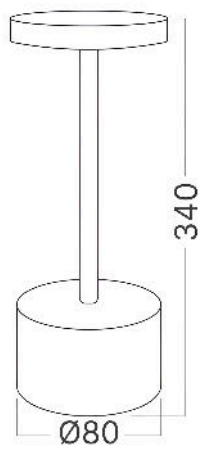

Braytron

TECHNICAL DATA SHEET

MODEL	BK06-01186
DESCRIPTION	BRY-LUXE-1-2W-3IN1-GOLDEN-RCH-TABLE LAMP

BRAYTRON SRL

MUNICIPIUL BUCUREȘTI, SECTOR 6, BLD. IULIU MANIU, NR.616, CORP B, ET.1,BUCUREȘTI, Sector 6(RO)
info@braytron.com
www.braytron.com

General Characteristics

Model No	:	BK06-01186
Main Family	:	Decorative LED
Sub Family	:	LED Desk Lamp
Type	:	Table Lamp
Body Color	:	Golden
Lamp Shape	:	Non-Directional
Dimmable	:	Step Dim
Light Source	:	LED
Warranty	:	2 Years
Class	:	CLASS III
IP	:	IP44

Product Characteristics

Wattage	:	2
Color Temperature	:	3IN1
Quse Lumen	:	150
Color Rendering Index (CRI)	:	≥80

Electrical Characteristics

Lifetime	:	20000 h
Voltage	:	5VDC
Material	:	Metal+PS
Working Temperature	:	-20°C ~ +40°C
Working Time	:	12 Hours

Battery Informations

Battery	:	Li-Ion Battery
Charging Time	:	4-6 Hours

Dimensions & Weight

Diameter	:	80 mm
P. Height	:	340 mm
Weight	:	400 gr

Package Informations

N.W.	:	8 kgs
G.W.	:	10,4 kgs
PCS/CTN	:	20
Length	:	44 cm
Width	:	36,5 cm
Height	:	38 cm
EAN	:	5949097744433