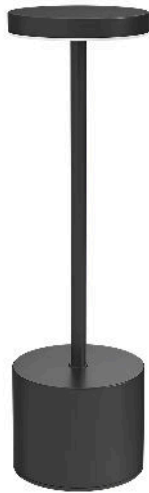

Braytron

TECHNICAL DATA SHEET

MODEL	BK06-01181
DESCRIPTION	BRY-LUXE-1-2W-3IN1-BLC-RCH-TABLE LAMP

BRAYTRON SRL

MUNICIPIUL BUCUREȘTI, SECTOR 6, BLD. IULIU MANIU, NR.616, CORP B, ET.1,BUCUREȘTI, Sector 6(RO)
info@braytron.com
www.braytron.com

General Characteristics

Model No	:	BK06-01181
Main Family	:	Decorative LED
Sub Family	:	LED Desk Lamp
Type	:	Table Lamp
Body Color	:	Black
Lamp Shape	:	Non-Directional
Dimmable	:	Step Dim
Light Source	:	LED
Warranty	:	2 Years
Class	:	CLASS III
IP	:	IP44

Product Characteristics

Wattage	:	2
Color Temperature	:	3IN1
Quse Lumen	:	150
Color Rendering Index (CRI)	:	≥80

Electrical Characteristics

Lifetime	:	20000 h
Voltage	:	5VDC
Material	:	Metal+PS
Working Temperature	:	-20°C ~ +40°C
Working Time	:	12 Hours

Battery Informations

Battery	:	Li-Ion Battery
Charging Time	:	4-6 Hours

Dimensions & Weight

Diameter	:	80 mm
P. Height	:	340 mm
Weight	:	400 gr

Package Informations

N.W.	:	8 kgs
G.W.	:	10,4 kgs
PCS/CTN	:	20
Length	:	44 cm
Width	:	36,5 cm
Height	:	38 cm
EAN	:	5949097744426