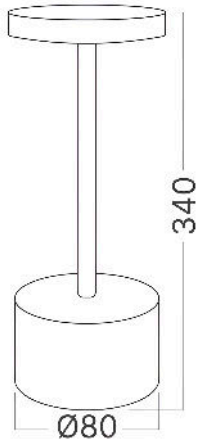

Braytron

TECHNICAL DATA SHEET

MODEL	BK06-01181
DESCRIPTION	BRY-LUXE-1-2W-3IN1-BLC-RCH-TABLE LAMP

BRAYTRON SRL

MUNICIPIUL BUCUREȘTI, SECTOR 6, BLD. IULIU MANIU, NR.616, CORP B, ET.1,BUCUREȘTI, Sector 6(RO)
info@braytron.com
www.braytron.com

General Characteristics

Model No	:	BK06-01181
Main Family	:	Decorative LED
Sub Family	:	LED Desk Lamp
Type	:	Table Lamp
Body Color	:	Black
Lamp Shape	:	Non-Directional
Dimmable	:	Step Dim
Light Source	:	LED
Warranty	:	2 Years
Class	:	CLASS III
IP	:	IP44

Product Characteristics

Wattage	:	2
Color Temperature	:	3IN1
Quse Lumen	:	150
Color Rendering Index (CRI)	:	≥80

Electrical Characteristics

Lifetime	:	20000 h
Voltage	:	5VDC
Material	:	Metal+PS
Working Temperature	:	-20°C ~ +40°C
Working Time	:	12 Hours

Battery Informations

Battery	:	Li-Ion Battery
Charging Time	:	4-6 Hours

Dimensions & Weight

Diameter	:	80 mm
P. Height	:	340 mm
Weight	:	400 gr

Package Informations

N.W.	:	8 kgs
G.W.	:	10,4 kgs
PCS/CTN	:	20
Length	:	44 cm
Width	:	36,5 cm
Height	:	38 cm
EAN	:	5949097744426