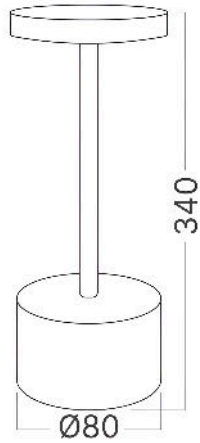

## TECHNICAL DATA SHEET

MODEL	BK06-01180
DESCRIPTION	BRY-LUXE-1-2W-3IN1-WHT-RCH-TABLE LAMP

BRAYTRON SRL

MUNICIPIUL BUCUREȘTI, SECTOR 6, BLD. IULIU MANIU, NR.616, CORP B, ET.1,BUCUREȘTI, Sector 6(RO)  
info@braytron.com  
www.braytron.com

## General Characteristics

Model No	:	BK06-01180
Main Family	:	Decorative LED
Sub Family	:	LED Desk Lamp
Type	:	Table Lamp
Body Color	:	White
Lamp Shape	:	Non-Directional
Dimmable	:	Step Dim
Light Source	:	LED
Warranty	:	2 Years
Class	:	CLASS III
IP	:	IP44

## Dimensions & Weight

Diameter	:	80 mm
P. Height	:	340 mm
Weight	:	400 gr