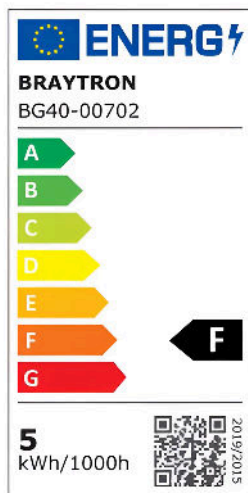

## TECHNICAL DATA SHEET

MODEL	BG40-00702
DESCRIPTION	BRY-SIRIUS-WL.1-5W-3000K-IP54-WALL LIGHT

BRAYTRON SRL

MUNICIPIUL BUCUREȘTI, SECTOR 6, BLD. IULIU MANIU, NR.616, CORP B, ET.1,BUCUREȘTI,Sector 6(RO)  
info@braytron.com  
www.braytron.com

## General Characteristics

Model No	:	BG40-00702
Main Family	:	Outdoor Lighting
Sub Family	:	LED Wall Light
Type	:	Wall
Body Color	:	Grey
Lamp Shape	:	Directional
Dimmable	:	Not-Dimmable
Light Source	:	LED
Warranty	:	3 Years
Class	:	Class I
IP	:	IP54

## Product Characteristics

Wattage	:	5
Color Temperature	:	3000K
Quse Lumen	:	450
Color Rendering Index (CRI)	:	≥80
Energy Efficiency Level	:	F
Beam Angle	:	30°