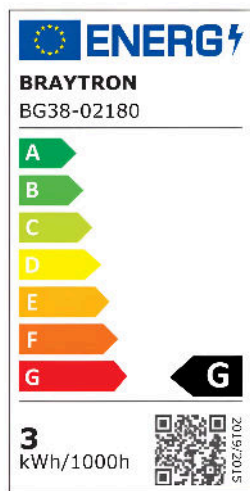

Braytron

TECHNICAL DATA SHEET

MODEL	BG38-02180
DESCRIPTION	BRY-VEKTA-B-SQR-WHT-3W-3IN1-IP65-WALL LIGHT

BRAYTRON SRL

MUNICIPIUL BUCUREȘTI, SECTOR 6, BLD. IULIU MANIU, NR.616, CORP B, ET.1,BUCUREȘTI, Sector 6(RO)
info@braytron.com
www.braytron.com

General Characteristics

Model No	:	BG38-02180
Main Family	:	Outdoor Lighting
Sub Family	:	LED Wall Light
Type	:	Wall
Body Color	:	White
Lamp Shape	:	Directional
Dimmable	:	Not-Dimmable
Light Source	:	LED
Warranty	:	2 Years
Class	:	CLASS II
IP	:	IP65

Product Characteristics

Wattage	:	3
Color Temperature	:	3IN1
Quse Lumen	:	240
Color Rendering Index (CRI)	:	≥80
Energy Efficiency Level	:	G
Beam Angle	:	120°

Electrical Characteristics

Lifetime	:	20000 h
Voltage	:	220-240V 50/60Hz
Power Factor	:	<0,5
Material	:	PC+PC
Working Temperature	:	-20°C ~ +40°C