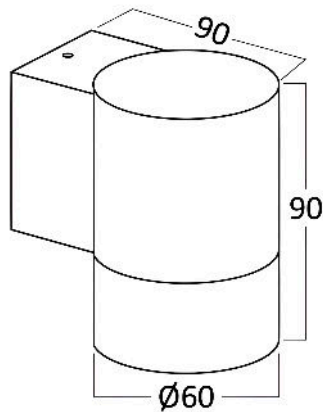

Braytron

TECHNICAL DATA SHEET

MODEL	BG32-00302
DESCRIPTION	BRY-RITA-S-WL.1-GRY-1xGU10-IP44-WALL LIGHT

BRAYTRON SRL

MUNICIPIUL BUCUREȘTI, SECTOR 6, BLD. IULIU MANIU, NR.616, CORP B, ET.1,BUCUREȘTI, Sector 6(RO)
info@braytron.com
www.braytron.com

General Characteristics

Model No	:	BG32-00302
Main Family	:	Outdoor Lighting
Sub Family	:	GU10 Wall Light
Type	:	Wall
Body Color	:	Grey
Socket	:	GU10
Warranty	:	2 Years
Class	:	Class I
IP	:	IP44

Product Characteristics

Max. wattage	:	Max 1x35 w
--------------	---	------------

Electrical Characteristics

Voltage	:	220-240V 50/60Hz
Material	:	Aluminium
Working Temperature	:	-20°C ~ +40°C

Dimensions & Weight

Diameter	:	60 mm
P. Width	:	90 mm
P. Height	:	90 mm
Weight	:	250 gr

Package Informations

N.W.	:	5,00 kgs
G.W.	:	5,90 kgs
PCS/CTN	:	20
Length	:	370 mm
Width	:	220 mm
Height	:	220 mm
EAN	:	5949097728259