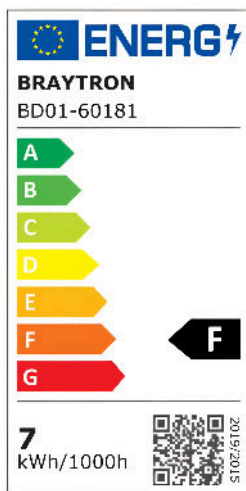

## TECHNICAL DATA SHEET

MODEL	BD01-60181
DESCRIPTION	BRY-G6 D85-6.5W-RND-WHT/BLC-DIM-3IN1-IP20-LED SPOT

Black ring included

BRAYTRON SRL

MUNICIPIUL BUCUREȘTI, SECTOR 6, BLD. IULIU MANIU, NR.616, CORP B, ET.1,BUCUREȘTI,Sector 6(RO)  
info@braytron.com  
www.braytron.com

### General Characteristics

Model No	:	BD01-60181
Main Family	:	Indoor Lighting
Sub Family	:	LED Spotlight
Type	:	Spotlight
Body Color	:	White-Black
Lamp Shape	:	Directional
Dimmable	:	Dimmable
Light Source	:	LED
Warranty	:	3 Years
Class	:	CLASS II
IP	:	IP20

### Product Characteristics

Wattage	:	6.5
Color Temperature	:	3IN1
Quse Lumen	:	630
Color Rendering Index (CRI)	:	≥90
Energy Efficiency Level	:	F
Beam Angle	:	45°

### Electrical Characteristics

Lifetime	:	25000 h
Voltage	:	220-240V 50/60Hz
Power Factor	:	>0,5
Material	:	PA+PC
Working Temperature	:	-20°C ~ +40°C