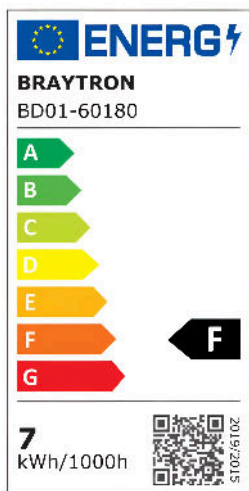

## TECHNICAL DATA SHEET

MODEL	BD01-60180
DESCRIPTION	BRY-G6 D85-6.5W-RND-WHT/WHT-DIM-3IN1-IP20-LED SPOT

BRAYTRON SRL

MUNICIPIUL BUCUREȘTI, SECTOR 6, BLD. IULIU MANIU, NR.616, CORP B, ET.1,BUCUREȘTI,Sector 6(RO)  
info@braytron.com  
www.braytron.com

## General Characteristics

Model No	:	BD01-60180
Main Family	:	Indoor Lighting
Sub Family	:	LED Spotlight
Type	:	Spotlight
Body Color	:	White-White
Lamp Shape	:	Directional
Dimmable	:	Dimmable
Light Source	:	LED
Warranty	:	3 Years
Class	:	CLASS II
IP	:	IP20

## Product Characteristics

Wattage	:	6.5
Color Temperature	:	3IN1
Quse Lumen	:	630
Color Rendering Index (CRI)	:	≥90
Energy Efficiency Level	:	F
Beam Angle	:	45°