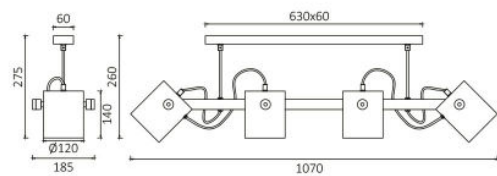

Braytron

PRODUCT DATASHEET

MODEL NO BV02-00012

DESCRIPTION BRY-D001C-4H-4xE27-WDN-CEILING LIGHT

BRAYTRON SRL

Bulavardul iuliu maniu, Nr.616, Sector 6, 061129, Bucuresti-ROMANIA

info@braytron.com

www.braytron.com