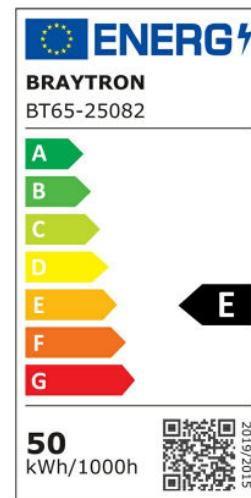

Braytron

PRODUCT DATASHEET

MODEL NO BT65-25082

DESCRIPTION BRY-FLOOD-PF-50W-GRY-3IN1-SNS-IP65-LED FLOODLIGHT

Luminare is intended to use in outdoor applications

BRAYTRON SRL

Bulaverdul iuliu maniu, Nr.616, Sector 6, 061129, Bucuresti-ROMANIA

info@braytron.com

www.braytron.com

General Characteristics

Model No	:	BT65-25082
Main Family	:	Outdoor Lighting
Sub Family	:	LED Floodlight
Type	:	Floodlight
Body Color	:	Grey
Lamp Shape	:	Non-Directional
Dimmable	:	Not-Dimmable
Light Source	:	LED
Warranty	:	2 years
Class	:	Class I
IP	:	IP65
IK	:	IK06

Electrical Characteristics

Lifetime	:	20000 h
Voltage	:	220-240V
Power Factor	:	>0,9
Material	:	Aluminium
Working Temperature	:	-20 C+40 C
Frequency	:	50-60 Hz

Sensor Informations

Sensor Type	:	Motion
Detection Distance	:	4m-10m (adjustable) (<24C)
Detection Speed	:	0,6-1,5m/s
Detection Angle	:	120° Degrees
Installation Height	:	1,8m-2,5m
Time Delay	:	10sec-10min (adjustable)
Lux	:	10-2000 lux

Product Characteristics

Wattage	:	50 w
Color Temperature	:	3IN1
Quse Lumen	:	5500 lm
Color Rendering Index (CRI)	:	>80
Energy Efficiency Level	:	E
Beam Angle	:	90° Degrees
Color Category	:	3IN1

Dimensions & Weight