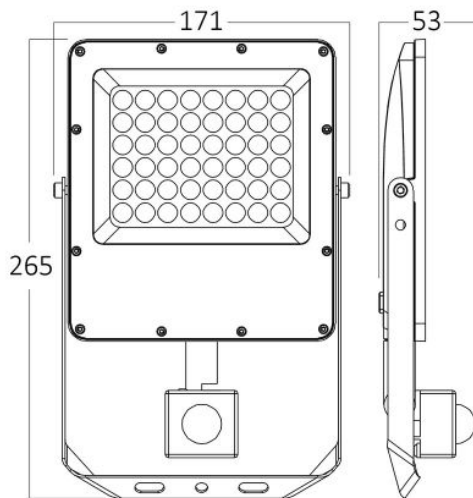

Braytron

PRODUCT DATASHEET

MODEL NO BT65-25082

DESCRIPTION BRY-FLOOD-PF-50W-GRY-3IN1-SNS-IP65-LED FLOODLIGHT

Luminare is intended to use in outdoor applications

BRAYTRON SRL

Bulaverdul iuliu maniu, Nr.616, Sector 6, 061129, Bucuresti-ROMANIA

Product Characteristics

Wattage	:	50 w
Color Temperature	:	3IN1
Quse Lumen	:	5500 lm
Color Rendering Index (CRI)	:	>80
Energy Efficiency Level	:	E
Beam Angle	:	90° Degrees
Color Category	:	3IN1

Dimensions & Weight

P. Length	:	265 mm
P. Width	:	53 mm
P. Height	:	171 mm
Weight	:	500 gr

Package Informations

N.W.	:	10,00 kgs
G.W.	:	12,60 kgs
PCS/CTN	:	20 pcs
Length	:	590 mm
Width	:	355 mm
Height	:	277 mm
EAN	:	5949097743269