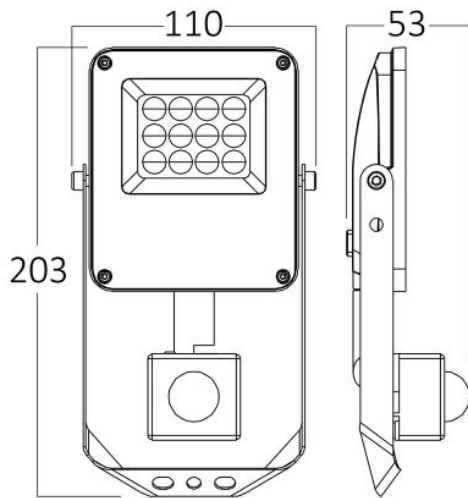

Braytron

PRODUCT DATASHEET

MODEL NO BT65-21082

DESCRIPTION BRY-FLOOD-PF-10W-GRY-3IN1-SNS-IP65-LED FLOODLIGHT

Luminare is intended to use in outdoor applications

BRAYTRON SRL

Bulavardul iuliu maniu, Nr.616, Sector 6, 061129, Bucuresti-ROMANIA

Electrical Characteristics

Lifetime	:	20000 h
Voltage	:	220-240V
Power Factor	:	>0,9
Material	:	Aluminium
Working Temperature	:	-20 C+40 C
Frequency	:	50-60 Hz

Sensor Informations

Sensor Type	:	Motion
Detection Distance	:	4m-10m (adjustable) (<24C)
Detection Speed	:	0,6-1,5m/s
Detection Angle	:	120° Degrees
Installation Height	:	1,8m-2,5m
Time Delay	:	10sec-10min (adjustable)
Lux	:	10-2000 lux

Product Characteristics

Wattage	:	10 w
Color Temperature	:	3IN1
Quse Lumen	:	1100 lm
Color Rendering Index (CRI)	:	>80
Energy Efficiency Level	:	E
Beam Angle	:	90° Degrees
Color Category	:	3IN1

Dimensions & Weight

P. Length	:	203 mm
P. Width	:	53 mm
P. Height	:	110 mm
Weight	:	280 gr

Package Informations

N.W.	:	5,60 kgs
G.W.	:	6,90 kgs
PCS/CTN	:	20 pcs
Length	:	590 mm
Width	:	232 mm
Height	:	215 mm
EAN	:	5949097743245