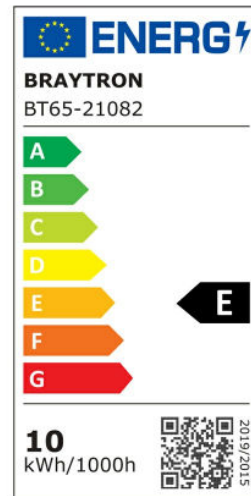

Braytron

PRODUCT DATASHEET

MODEL NO BT65-21082

DESCRIPTION BRY-FLOOD-PF-10W-GRY-3IN1-SNS-IP65-LED FLOODLIGHT

Luminare is intended to use in outdoor applications

BRAYTRON SRL

Bulavardul iuliu maniu, Nr.616, Sector 6, 061129, Bucuresti-ROMANIA

info@braytron.com

www.braytron.com

General Characteristics

Model No	:	BT65-21082
Main Family	:	Outdoor Lighting
Sub Family	:	LED Floodlight
Type	:	Floodlight
Body Color	:	Grey
Lamp Shape	:	Non-Directional
Dimmable	:	Not-Dimmable
Light Source	:	LED
Warranty	:	2 years
Class	:	Class I
IP	:	IP65
IK	:	IK06

Electrical Characteristics

Lifetime	:	20000 h
Voltage	:	220-240V
Power Factor	:	>0,9
Material	:	Aluminium
Working Temperature	:	-20 C+40 C
Frequency	:	50-60 Hz

Sensor Informations

Sensor Type	:	Motion
Detection Distance	:	4m-10m (adjustable) (<24C)
Detection Speed	:	0,6-1,5m/s
Detection Angle	:	120° Degrees
Installation Height	:	1,8m-2,5m
Time Delay	:	10sec-10min (adjustable)
Lux	:	10-2000 lux

Product Characteristics

Wattage	:	10 w
Color Temperature	:	3IN1
Quse Lumen	:	1100 lm
Color Rendering Index (CRI)	:	>80
Energy Efficiency Level	:	E
Beam Angle	:	90° Degrees
Color Category	:	3IN1

Dimensions & Weight