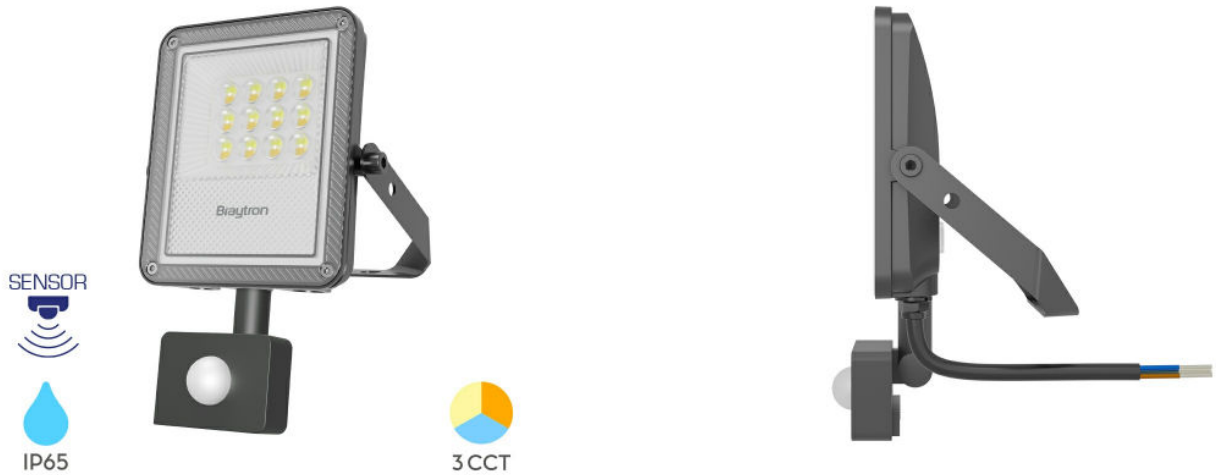

Braytron

PRODUCT DATASHEET

MODEL NO BT65-21082

DESCRIPTION BRY-FLOOD-PF-10W-GRY-3IN1-SNS-IP65-LED FLOODLIGHT

Luminare is intended to use in outdoor applications

BRAYTRON SRL

Bulavardul iuliu maniu, Nr.616, Sector 6, 061129, Bucuresti-ROMANIA

info@braytron.com

www.braytron.com

General Characteristics

Model No	:	BT65-21082
Main Family	:	Outdoor Lighting
Sub Family	:	LED Floodlight
Type	:	Floodlight
Body Color	:	Grey
Lamp Shape	:	Non-Directional
Dimmable	:	Not-Dimmable
Light Source	:	LED
Warranty	:	2 years
Class	:	Class I
IP	:	IP65
IK	:	IK06

Electrical Characteristics

Lifetime	:	20000 h
Voltage	:	220-240V
Power Factor	:	>0,9
Material	:	Aluminium
Working Temperature	:	-20 C+40 C
Frequency	:	50-60 Hz

Sensor Informations

Sensor Type	:	Motion
Detection Distance	:	4m-10m (adjustable) (<24C)
Detection Speed	:	0,6-1,5m/s
Detection Angle	:	120° Degrees
Installation Height	:	1,8m-2,5m
Time Delay	:	10sec-10min (adjustable)
Lux	:	10-2000 lux

Product Characteristics

Wattage	:	10 w
Color Temperature	:	3IN1
Quse Lumen	:	1100 lm
Color Rendering Index (CRI)	:	>80
Energy Efficiency Level	:	E
Beam Angle	:	90° Degrees
Color Category	:	3IN1

Dimensions & Weight