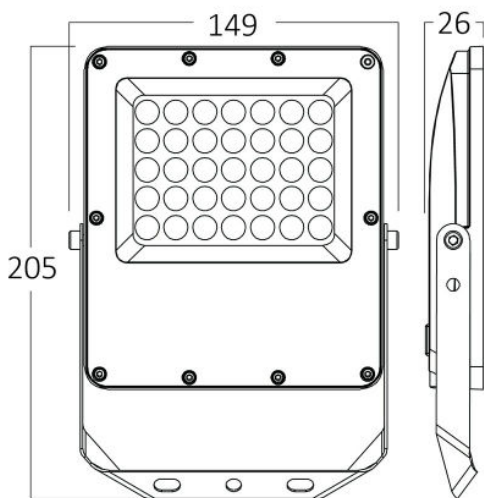

ENERGY

BRAYTRON
BT65-03082

A
B
C
D
E
F
G

E

30 kWh/1000h

2019/2015

Luminare is intended to use in outdoor applications