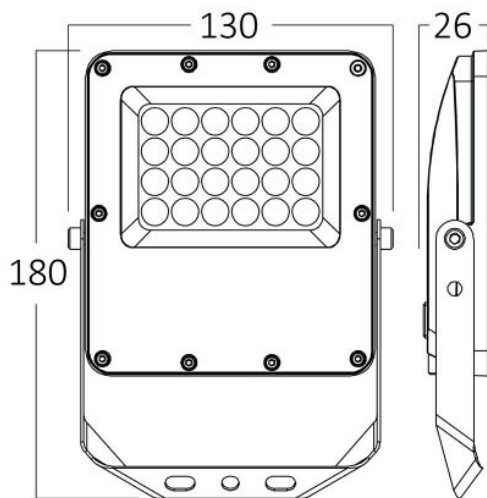

ENERGY

BRAYTRON
BT65-02082

A

B

C

D

E

F

G

E

20 kWh/1000h

2019/2015

Luminare is intended to use in outdoor applications