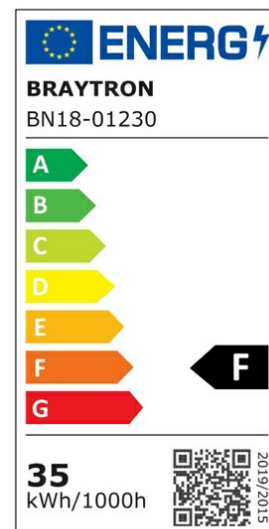

Braytron

PRODUCT DATASHEET

MODEL NO BN18-01230

DESCRIPTION BRY-PROLINE-PS-35W-1.2MT-PLS-6500K-LED WALL LIGHT

IP40

Luminare is intended to use in outdoor applications

BRAYTRON SRL

Bulavardul iuliu maniu, Nr.616, Sector 6, 061129, Bucuresti-ROMANIA

Electrical Characteristics

Lifetime	:	20000 h
Voltage	:	220-240V
Power Factor	:	>0,9
Material	:	PC
Working Temperature	:	-20 C+40 C
Frequency	:	50-60 Hz

Package Informations

N.W.	:	5,45 kgs
G.W.	:	7,65 kgs
PCS/CTN	:	20 pcs
Length	:	1210 mm
Width	:	180 mm
Height	:	345 mm
EAN	:	5949097718304

Product Characteristics

Wattage	:	35 w
Color Temperature	:	6500K
Quse Lumen	:	3600 lm
Color Rendering Index (CRI)	:	>80
Energy Efficiency Level	:	F
Beam Angle	:	110° Degrees
Color Category	:	Cool White