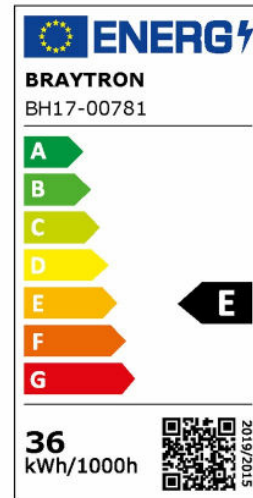

Braytron

PRODUCT DATASHEET

MODEL NO BH17-00781

DESCRIPTION BRY-BELLA-SLS-SR-SQR-BLC-36W-3IN1-IP20-CEILING LIG

BRAYTRON SRL

Bulavardul iuliu maniu, Nr.616, Sector 6, 061129, Bucuresti-ROMANIA

info@braytron.com

www.braytron.com

Page 1-2

General Characteristics

Model No	:	BH17-00781
Main Family	:	Decorative LED
Sub Family	:	Ceiling Light Bella
Type	:	Ceiling Light
Body Color	:	Black
Lamp Shape	:	Non-Directional
Dimmable	:	Not-Dimmable
Light Source	:	LED
Warranty	:	3 years
Class	:	Class I
IP	:	IP20

Electrical Characteristics

Lifetime	:	30000 h
Voltage	:	220-240V
Power Factor	:	>0,9
Material	:	Aluminium
Working Temperature	:	-20 C+40 C
Frequency	:	50-60 Hz

Package Informations

N.W.	:	2,95 kgs
G.W.	:	4,10 kgs
PCS/CTN	:	1 pcs
Length	:	540 mm
Width	:	540 mm
Height	:	86 mm
EAN	:	5949097726606

Product Characteristics

Wattage	:	36 w
Color Temperature	:	3IN1
Quse Lumen	:	4260 lm
Color Rendering Index (CRI)	:	>80
Energy Efficiency Level	:	E
Beam Angle	:	120° Degrees
Color Category	:	3IN1

Dimensions & Weight