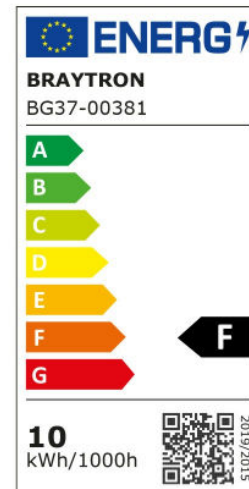

Braytron

PRODUCT DATASHEET

MODEL NO BG37-00381

DESCRIPTION BRY-VENETO-A-RCT-BLC-10W-3IN1-IP44-WALL LIGHT

Luminare is intended to use in outdoor applications

BRAYTRON SRL

Bulavardul iuliu maniu, Nr.616, Sector 6, 061129, Bucuresti-ROMANIA

info@braytron.com

www.braytron.com

Page 1-2