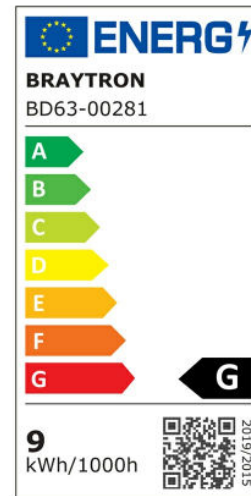

Braytron

PRODUCT DATASHEET

MODEL NO BD63-00281

DESCRIPTION BRY-LINEX-LN6-9W-3CCT-BLC-LED LINEAR FIXTURE

BRAYTRON SRL

Bulavardul iuliu maniu, Nr.616, Sector 6, 061129, Bucuresti-ROMANIA

info@braytron.com

www.braytron.com

General Characteristics

Model No	:	BD63-00281
Main Family	:	Indoor Lighting
Sub Family	:	LED Spotlight
Type	:	Linear Fixture
Body Color	:	Black
Lamp Shape	:	Directional
Dimmable	:	Not-Dimmable
Light Source	:	LED
Warranty	:	3 years
Class	:	Class II
IP	:	IP20

Electrical Characteristics

Lifetime	:	20000 h
Voltage	:	220-240V
Power Factor	:	>0,5
Material	:	Aluminium
Working Temperature	:	-20 C+40 C
Frequency	:	50-60 Hz

Package Informations

N.W.	:	7,41 kgs
G.W.	:	8,80 kgs
PCS/CTN	:	30 pcs
Length	:	575 mm
Width	:	190 mm
Height	:	210 mm
EAN	:	5949097739019

Product Characteristics

Wattage	:	9 w
Color Temperature	:	3IN1
Quse Lumen	:	650 lm
Color Rendering Index (CRI)	:	>90
Energy Efficiency Level	:	G
Beam Angle	:	24° Degrees
Color Category	:	3IN1

Dimensions & Weight