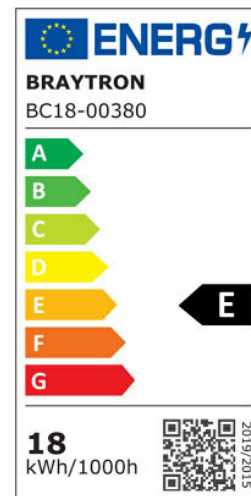

Braytron

PRODUCT DATASHEET

MODEL NO BC18-00380

DESCRIPTION BRY-BULKHEAD-18W-ELP-WHT-3IN1-IP65-LED BULKHEAD

Luminare is intended to use in outdoor applications

BRAYTRON SRL

Bulavardul iuliu maniu, Nr.616, Sector 6, 061129, Bucuresti-ROMANIA

info@braytron.com

www.braytron.com

General Characteristics

Model No	:	BC18-00380
Main Family	:	Outdoor Lighting
Sub Family	:	LED Bulkhead
Type	:	Bulkhead
Body Color	:	White
Lamp Shape	:	Non-Directional
Dimmable	:	Not-Dimmable
Light Source	:	LED
Warranty	:	2 years
Class	:	Class II
IP	:	IP65
IK	:	IK06

Electrical Characteristics

Lifetime	:	20000 h
Voltage	:	220-240V
Power Factor	:	>0,5
Material	:	PC
Working Temperature	:	-20 C+40 C
Frequency	:	50-60 Hz

Package Informations

N.W.	:	6,90 kgs
G.W.	:	9,15 kgs
PCS/CTN	:	20 pcs
Length	:	570 mm
Width	:	280 mm
Height	:	300 mm
EAN	:	5949097739323

Product Characteristics

Wattage	:	18 w
Color Temperature	:	3IN1
Quse Lumen	:	2020 lm
Color Rendering Index (CRI)	:	>80
Energy Efficiency Level	:	E
Beam Angle	:	120° Degrees
Color Category	:	3IN1

Dimensions & Weight