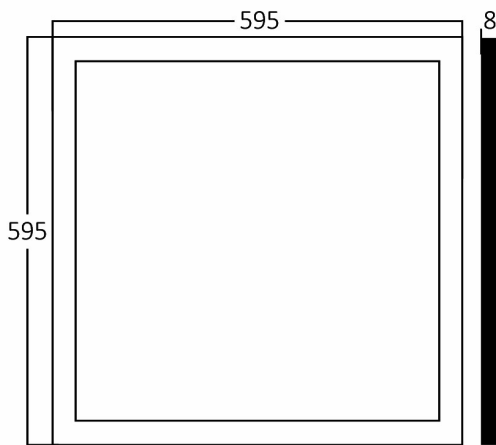

Braytron

PRODUCT DATASHEET

MODEL NO BP15-36610

DESCRIPTION BRY-PANELLED-40W-595x595-WHT-4000K-LED PANEL

BRAYTRON SRL

Bulavardul Iuliu Maniu, Nr.616, Sector 6, 061129, Bucuresti-ROMANIA

info@braytron.com

www.braytron.com

Page 1-2

General Characteristics

Model No	:	BP15-36610
Main Family	:	Indoor Lighting
Sub Family	:	LED Big Panel
Type	:	Recessed Panel
Body Color	:	White
Lamp Shape	:	Non-Directional
Dimmable	:	Not-Dimmable
Light Source	:	LED
Warranty	:	2 years
Class	:	Class II
IP	:	IP20

Lamp Characteristics

Wattage	:	40 w
Color Temperature	:	4000K
Quse Lumen	:	4200 lm
Color Rendering Index (CRI)	:	>80
Energy Efficiency Level	:	F
Beam Angle	:	110° Degrees
Color Category	:	Natural White

Lamp Dimensions & Weight

P. Length	:	595 mm
P. Width	:	595 mm
P. Height	:	8 mm
Weight	:	1700 gr