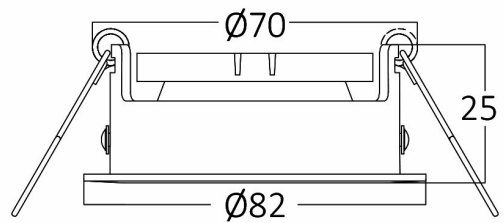

Braytron

PRODUCT DATASHEET

MODEL NO

BH03-02010

DESCRIPTION

BRY-MITTO-AR-RND-WHT-SPOTLIGHT

BRAYTRON SRL

Bulaverdul iuliu maniu, Nr.616, Sector 6, 061129, Bucuresti-ROMANIA

info@braytron.com

www.braytron.com

Page 1-2