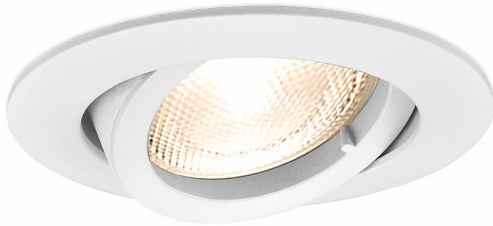

Braytron

PRODUCT DATASHEET

MODEL NO

BH03-02010

DESCRIPTION

BRY-MITTO-AR-RND-WHT-SPOTLIGHT

BRAYTRON SRL

Bulaverdul iuliu maniu, Nr.616, Sector 6, 061129, Bucuresti-ROMANIA

info@braytron.com

www.braytron.com

Page 1-2

General Characteristics

| | | |
|-------------|---|----------------------------|
| Model No | : | BH03-02010 |
| Main Family | : | Indoor Lighting |
| Sub Family | : | GU10 Recessed Spotlight |
| Type | : | Spotlight |
| Body Color | : | White |
| Lamp Shape | : | N/A |
| Warranty | : | 2 years |
| IP | : | IP20 |

Lamp Characteristics

| | | |
|---------|---|------------|
| Wattage | : | Max 1x35 w |
|---------|---|------------|

Lamp Dimensions & Weight

| | | |
|-----------|---|-------|
| Diameter | : | 82 mm |
| P. Height | : | 25 mm |
| Cutout | : | 70 mm |
| Weight | : | 70 gr |