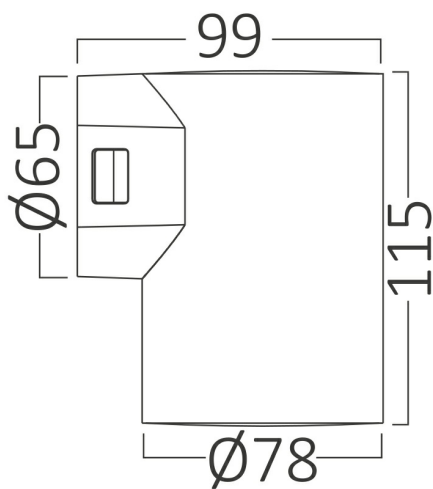

Braytron

PRODUCT DATASHEET

MODEL NO BG38-02480

DESCRIPTION BRY-VEKTA-D-WL.1-WHT-1x9W-3IN1-IP65-WALL LIGHT

3 CCT

BRAYTRON SRL

Bulaverdul iuliu maniu, Nr.616, Sector 6, 061129, Bucuresti-ROMANIA

info@braytron.com

www.braytron.com

General Characteristics

Model No	:	BG38-02480
Main Family	:	Outdoor Lighting
Sub Family	:	LED Wall Light
Type	:	Wall
Body Color	:	White
Lamp Shape	:	Directional
Dimmable	:	Not-Dimmable
Light Source	:	LED
Warranty	:	2 years
Class	:	Class II
IP	:	IP65
IK	:	IK08

Electrical Characteristics

Lifetime (at 2.7 h/day)	:	20000 h
Voltage	:	220-240V
Power Factor	:	>0,5
Material	:	PC
Working Temperature	:	-20 C-40 C
Frequency	:	50-60 Hz

Package Informations

N.W.	:	4,5 kgs
G.W.	:	6,5 kgs
PCS/CTN	:	20 pcs
Length	:	565 mm
Width	:	195 mm
Height	:	280 mm
EAN	:	5949097737572

Lamp Characteristics

Wattage	:	1x9 w
Color Temperature	:	3IN1
Quse Lumen	:	900 lm
Color Rendering Index (CRI)	:	>80
Energy Efficiency Level	:	F
Beam Angle	:	38° Degrees

Lamp Dimensions & Weight

Diameter	:	78 mm
P. Width	:	99 mm
P. Height	:	115 mm
Weight	:	225 gr