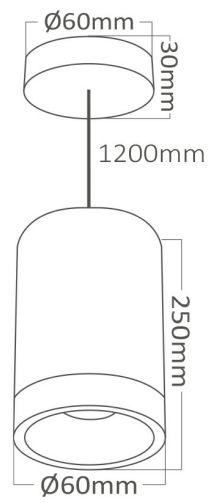

PRODUCT DATASHEET

MODEL NO BH04-00401

DESCRIPTION BRY-BETA-6020-PD-RND-BLC-GU10-SPOTLIGHT

General Characteristics

Model No	:	BH04-00401
Main Family	:	Indoor Lighting
Sub Family	:	GU10 Pendant Spotlight
Type	:	Pendant
Body Color	:	Black
Lamp Shape	:	N/A
Light Source	:	N/A
Socket	:	GU10
Warranty	:	2 years
Class	:	Class I
IP	:	IP20

Electrical Characteristics

Voltage	:	220-240V
Material	:	Aluminium
Working Temperature	:	-20 C+40 C
Frequency	:	50-60 Hz

Package Informations

N.W.	:	5,05 kgs
G.W.	:	6,25 kgs
PCS/CTN	:	12 pcs
Length	:	345 mm
Width	:	255 mm
Height	:	345 mm
EAN	:	5949097709005

Product Characteristics

Wattage	:	Max 1x35 w
---------	---	------------

Dimensions & Weight

Diameter	:	60 mm
P. Height	:	250 mm
Weight	:	420 gr