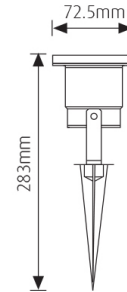

TECHNICAL DATASHEET

LAGOS-LED 5W COB 30K IP65

20-01-2021

VT/LAGOS-LED/5W/COB/30K/IP65/220V/LED GARDEN LAMP

NOTES

General Informations

Stock Code	3241040
HSC/GTIP Code	9405.40.91.10.00
EAN-13 (Inbox Barcode)	8680168588224
ITF-14 (Outbox Barcode)	38680168588225

Electrical Characteristics

Current Type	AC
Operation Voltage	220-240 Volt
Operation Frequency	50/60 Hertz
Power	5 Watt
Power Factor	>0,5
Luminous Efficiency	60 lumen/Watt
Energy Savings	0,82
Dimmable	No
Electrical Protection Class	Class I

Electrical Component Specifications

Component Fitting Type	Internal Driver
Driver Input Voltage	220-240 Volt

Lighting Characteristics

Luminous Flux	300 lumen
Time for 60% of Lumen	<0.5 seconds
Light Beam Angle	120°
Flicker	No
LED Type	COB

Mechanical Parameters

IP Protection Class	IP65
Switch On/Off Cycle	30000
Lifetime	30000 hours
Body Material	Glass & Aluminum
Body Colour	Black
Diffuser Material	Glass
Product Height	283 millimeter
Product Width	Ø73 millimeter
Ambient Temperature (Ta)	-20°C<Ta<60°C

Logistic Informations

Outbox Length	410 millimeter
Outbox Width	280 millimeter
Outbox Height	360 millimeter
Outbox Volume	0,041328 m³
Outbox Volume	0,04133 m³
Outbox Quantity	48 pieces
Unit Net Weight	0,160416666666667 kilogram
Unit Net Weight	0,16 kilogram
Outbox Net Weight	7,7 kilogram
Outbox Gross Weight	9,8 kilogram