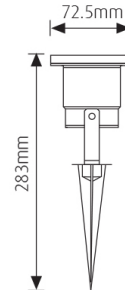

TECHNICAL DATASHEET

LAGOS-LED 5W COB 60K IP65

19-01-2021

VT/LAGOS-LED/5W/COB/60K/IP65/220V/LED GARDEN LAMP

NOTES

General Informations

Stock Code	3241050
HSC/GTIP Code	9405.40.91.10.00
EAN-13 (Inbox Barcode)	8680168588231
ITF-14 (Outbox Barcode)	38680168588232

Electrical Characteristics

Current Type	AC
Operation Voltage	220-240 Volt
Operation Frequency	50/60 Hertz
Power	5 Watt
Power Factor	>0,5
Luminous Efficiency	70 lumen/Watt
Energy Savings	0,82
Dimmable	No
Electrical Protection Class	Class I

Electrical Component Specifications

Component Fitting Type	Internal Driver
Driver Input Voltage	220-240 Volt

Lighting Characteristics

Luminous Flux	350 lumen
Time for 60% of Lumen	<0.5 seconds
Light Beam Angle	120°
Flicker	No
LED Type	COB

Mechanical Parameters

IP Protection Class	IP65
Switch On/Off Cycle	30000
Lifetime	30000 hours
Body Material	Glass & Aluminum
Body Colour	Black
Diffuser Material	Glass
Product Height	283 millimeter
Product Width	Ø73 millimeter
Ambient Temperature (Ta)	-20°C<Ta<60°C

Logistic Informations

Outbox Length	410 millimeter
Outbox Width	280 millimeter
Outbox Height	360 millimeter
Outbox Volume	0,041328 m³
Outbox Volume	0,04133 m³
Outbox Quantity	48 pieces
Unit Net Weight	0,160416666666667 kilogram
Unit Net Weight	0,16 kilogram
Outbox Net Weight	7,7 kilogram
Outbox Gross Weight	9,8 kilogram