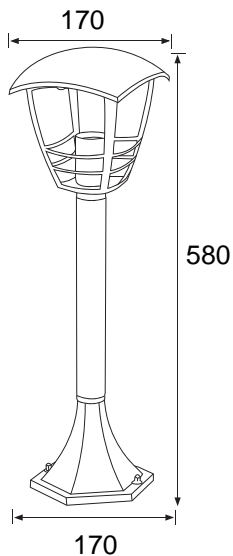

GARDEN LAMP

Product&Family Code: 075 016 0004

NAR-4

Technical Data

Voltage (V)	220-240V
Product Wattage (W)	Max.60W (12W ESL)
Lamp Type	E27
WEEE Regulation Appropriate	Yes
Operation Temperature	-30 / +40
Materials	Aluminium Body + Plastic (Diffuser)
Protection Class	I
Dimmable	No
EEI	E to A++
IP Rating	44

Applications

- Designed Outdoor applications: Gardens

Technical Drawing

Features

- High heat dissipation, low carbon and environmental protection.
- Low energy bulb (Bulb not included)