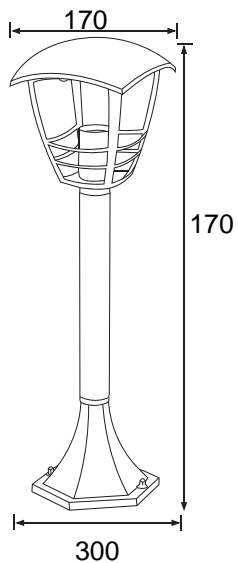

GARDEN LAMP

 Product&Family Code: **075** **016** **0003**
NAR-3

Technical Data	
Voltage (V)	220-240V
Product Wattage (W)	Max.60W (12W ESL)
Lamp Type	E27
WEEE Regulation Appropriate	Yes
Operation Temperature	-30 / +40
Materials	Aluminium Body + Plastic (Diffuser)
Protection Class	I
Dimmable	No
EEI	E to A⁺⁺
IP Rating	44

Applications

- Designed Outdoor applications: Gardens

Technical Drawing

Features

- High heat dissipation, low carbon and environmental protection.
- Low energy bulb (Bulb not included)