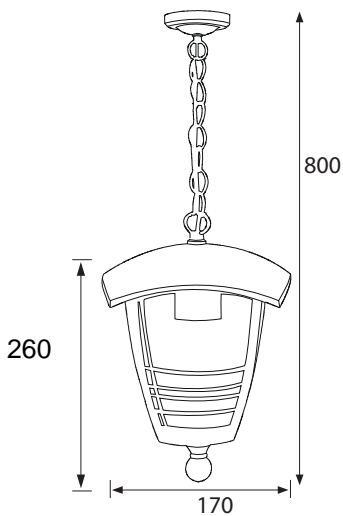

GARDEN LAMP

 Product&Family Code: **075** **016** **0002**
NAR-2

Technical Data	
Voltage (V)	220-240V
Product Wattage (W)	Max.60W (12W ESL)
Lamp Type	E27
WEEE Regulation Appropriate	Yes
Operation Temperature	-30 / +40
Materials	Aluminium Body + Plastic (Diffuser)
Protection Class	I
Dimmable	No
EEL	E to A⁺⁺
IP Rating	44

Applications

- Designed Outdoor applications: Gardens

Technical Drawing

Features

- High heat dissipation, low carbon and environmental protection.
- Low energy bulb (Bulb not included)