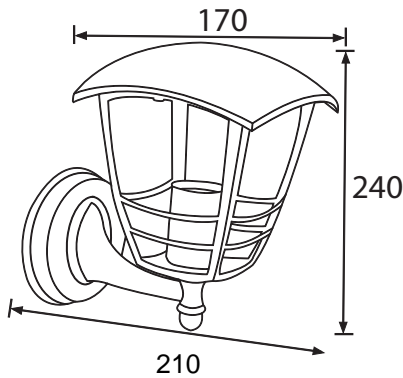

GARDEN LAMP

 Product&Family Code: **075** **016** **0001**
NAR-1

Technical Data

Voltage (V)	220-240V
Product Wattage (W)	Max.60W (12W ESL)
Lamp Type	E27
WEEE Regulation Appropriate	Yes
Operation Temperature	-30 / +40
Materials	Aluminium Body + Plastic (Diffuser)
Protection Class	I
Dimmable	No
EEI	E to A⁺⁺
IP Rating	44

Applications

- Designed Outdoor applications: Gardens

Technical Drawing

Features

- High heat dissipation, low carbon and environmental protection.
- Low energy bulb (Bulb not included)