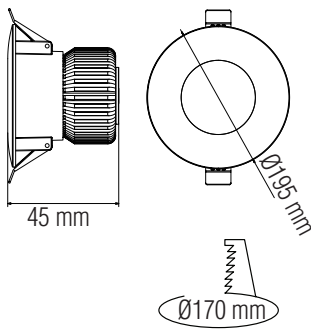

LED DOWNLIGHT

Product&Family Code: 016 044 0020

VANESSA-20

Technical Data

Voltage (V)	85-265V
Product Wattage (W)	20
Equivalence with incandescent lamp	160
Colour Render Index (Ra)	>Ra80
Colour Temperature (K)	6400K
Materials	Aluminium + Glass
Protection Class	II
Dimmable	No
EEI	A to A++
Warm-up time up to 60 %of the full light output	Instant Full Light
Luminous Flux (lm)	1470
Luminous Efficacy (lm/W)	73.5
Rated Life (hrs) ⌚	30.000
IP Rating	20
Power Factor	>0.5
Beam Angle	90.5°
Starting Time	<0.2s
Number of ON-OFF cycling	x15.000

Technical Drawing

Applications

- Airport, Bathroom, Bedroom, Car Park, Cinema, Gallery, Hospital, Hotel, Kitchen, Museum etc.

Features

- High Lumen and CRI, Good quality & Constant Current driver.
- High heat dissipation, low carbon and environmental protection.
- COB LED Lamp Base.