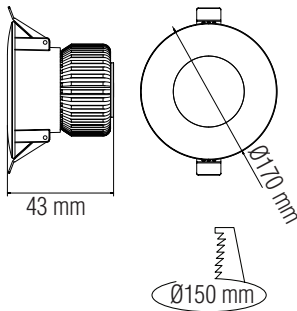

Technical Drawing