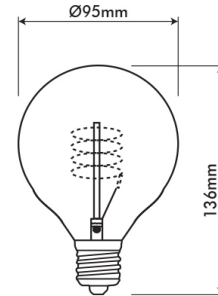

TECHNICAL DATASHEET

DECOART G95 40W E27

31-03-2021

VITOONE/DECOART/G95/40W/E27/CARBON FILAMENT

NOTES

General Informations

Stock Code	1010920
HSC/GTIP Code	8539.29.92.00.11
EAN-13 (Inbox Barcode)	8697451402273
ITF-14 (Outbox Barcode)	18697451402270

Electrical Characteristics

Current Type	AC
Operation Voltage	220-240 Volt
Operation Frequency	50/60 Hertz
Electrical Current	0,11 Amper
Power	40 Watt
Power Factor	>0.95
Luminous Efficiency	6 lumen/Watt
Dimmable	Yes
Electrical Protection Class	Class II

Lighting Characteristics

Luminous Flux	250 lumen
Time for 60% of Lumen	<0.5 seconds
Light Beam Angle	360°
Flicker	No

Mechanical Parameters

Bulb Body Shape	G95
IP Protection Class	IP20
Switch On/Off Cycle	30000
Switch On/Off Cycle	10000
Lifetime	3000 hours
Body Material	Glass & Aluminum
Diffuser Material	Glass
Product Height	136 millimeter
Product Width	Ø95 millimeter
Ambient Temperature (Ta)	-20°C<Ta<40°C

Logistic Informations

Outbox Length	1030 millimeter
Outbox Width	535 millimeter
Outbox Height	280 millimeter
Outbox Volume	0,15429 m³
Outbox Quantity	100 pieces
Unit Net Weight	0,057 kilogram
Outbox Net Weight	5,7 kilogram
Outbox Gross Weight	9,8 kilogram