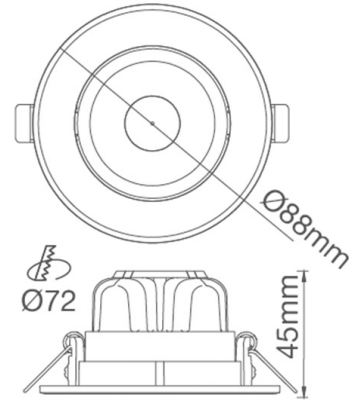

TECHNICAL DATASHEET

SNOW-R 5W SMD

15-02-2021

VT/SNOW-R/5W/SMD/6400K/WHT/220V/ROUND/LED SPOT

NOTES

General Informations

Stock Code	2023240
HSC/GTIP Code	9405.10.91.50.00
EAN-13 (Inbox Barcode)	6970233833819
ITF-14 (Outbox Barcode)	26970233833813

Electrical Characteristics

Current Type	AC
Operation Voltage	100-240 Volt
Operation Frequency	50/60 Hertz
Electrical Current	0,045 Amper
Power	5 Watt
Power Factor	>0.5
Luminous Efficiency	90 lumen/Watt
Energy Savings	0,86
Dimmable	No
Electrical Protection Class	Class II

Electrical Component Specifications

Component Fitting Type	Internal Driver
Driver Input Voltage	100-240 Volt
Driver Input Current	0,045 Amper
Driver Output Voltage	12-21 Volt
Driver Output Current	0,3 Amper

Lighting Characteristics

Luminous Flux	450 lumen
Time for 60% of Lumen	<0.5 seconds
Light Beam Angle	70°
Flicker	No
LED Type	SMD

Mechanical Parameters

IP Protection Class	IP20
Switch On/Off Cycle	30000
Lifetime	30000 hours
Body Material	Plastic & Aluminum
Body Colour	White
Cut-Hole Sizes	Ø72 millimeter
Product Height	45 millimeter
Product Width	Ø88 millimeter
Ambient Temperature (Ta)	-25°C<Ta<50°C

Logistic Informations

Outbox Length	500 millimeter
Outbox Width	210 millimeter
Outbox Height	305 millimeter
Outbox Volume	0,03203 m³
Outbox Quantity	50 pieces
Unit Net Weight	0,062 kilogram
Outbox Net Weight	3,08 kilogram
Outbox Gross Weight	5 kilogram