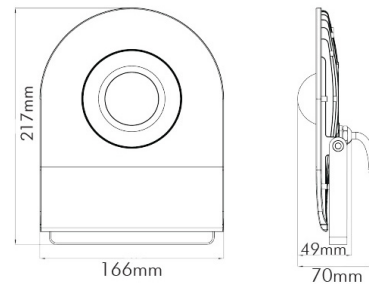

TECHNICAL DATASHEET

GOA 30W COB IP65

09-03-2021

VT/GOA/30W/COB/6000K/IP65/220V/LED FLOODLIGHT

NOTES

General Informations

Stock Code	3021060
HSC/GTIP Code	9405.40.10.00.00
EAN-13 (Inbox Barcode)	6970233832003
ITF-14 (Outbox Barcode)	36970233832004

Electrical Characteristics

Current Type	AC
Operation Voltage	210-230 Volt
Operation Frequency	50/60 Hertz
Electrical Current	0,13 Amper
Power	30 Watt
Power Factor	>0.9
Luminous Efficiency	100 lumen/Watt
Energy Savings	0,82
Dimmable	No
Electrical Protection Class	Class I

Electrical Component Specifications

Component Fitting Type	Internal Driver
Driver Input Voltage	210-230 Volt
Driver Input Current	0,13 Amper

Lighting Characteristics

Luminous Flux	3000 lumen
Time for 60% of Lumen	<0.5 seconds
Light Beam Angle	90°
Flicker	No
LED Type	COB

Mechanical Parameters

IP Protection Class	IP65
Switch On/Off Cycle	15000
Lifetime	50000 hours
Body Material	Glass & Aluminum
Body Colour	White & Black
Diffuser Material	Tempered Glass
Product Height	166 millimeter
Product Width	217 millimeter
Product Depth	49 millimeter
Ambient Temperature (Ta)	-20°C<Ta<45°C

Logistic Informations

Inbox Length	222 millimeter
Inbox Width	171 millimeter
Inbox Height	75 millimeter
Outbox Length	355 millimeter
Outbox Width	330 millimeter
Outbox Height	470 millimeter
Outbox Volume	0,05506 m³
Outbox Quantity	16 pieces
Unit Net Weight	0,54 kilogram
Outbox Net Weight	8,64 kilogram
Outbox Gross Weight	10,9 kilogram