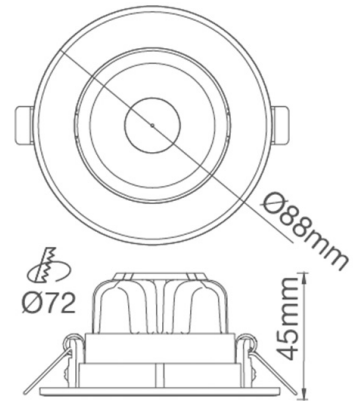

TECHNICAL DATASHEET

SNOW-R 5W SMD

15-02-2021

VT/SNOW-R/5W/SMD/3000K/WHT/220V/ROUND/LED SPOT

NOTES

General Informations

Stock Code	2023230
HSC/GTIP Code	9405.10.91.50.00
EAN-13 (Inbox Barcode)	6970233833802
ITF-14 (Outbox Barcode)	26970233833806

Electrical Characteristics

Current Type	AC
Operation Voltage	100-240 Volt
Operation Frequency	50/60 Hertz
Electrical Current	0,045 Amper
Power	5 Watt
Power Factor	>0.5
Luminous Efficiency	80 lumen/Watt
Energy Savings	0,86
Dimmable	No
Electrical Protection Class	Class II

Electrical Component Specifications

Component Fitting Type	Internal Driver
Driver Input Voltage	100-240 Volt
Driver Input Current	0,045 Amper
Driver Output Voltage	12-21 Volt
Driver Output Current	0,3 Amper

Lighting Characteristics

Luminous Flux	400 lumen
Time for 60% of Lumen	<0.5 seconds
Light Beam Angle	70°
Flicker	No
LED Type	SMD

Mechanical Parameters

IP Protection Class	IP20
Switch On/Off Cycle	30000
Lifetime	30000 hours
Body Material	Plastic & Aluminum
Body Colour	White
Cut-Hole Sizes	Ø72 millimeter
Product Height	45 millimeter
Product Width	Ø88 millimeter
Ambient Temperature (Ta)	-25°C<Ta<50°C

Logistic Informations

Outbox Length	500 millimeter
Outbox Width	210 millimeter
Outbox Height	305 millimeter
Outbox Volume	0,03203 m³
Outbox Quantity	50 pieces
Unit Net Weight	0,062 kilogram
Outbox Net Weight	3,08 kilogram
Outbox Gross Weight	5 kilogram