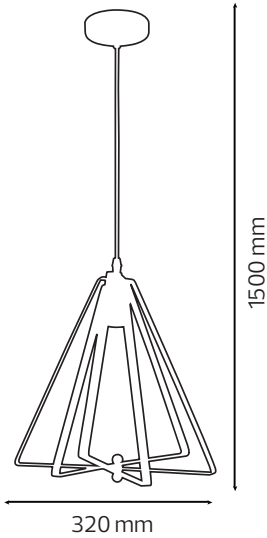

PENDANT LAMP

Product&Family Code:

021 012 0001

MAXWELL
FOLDABLE CASE

BLACK

Technical Data

Voltage (V)	250V~ / 4A
Product Wattage (W)	Max. 60W
Lamp Type	E27
WEEE Regulation Appropriate	Yes
Material	Metal
Cable Type	H03VV-2*0.75mm ²
Dimmable	No
EEI	E to A++
IP Rating	20

Applications

- Vintage style. It's the perfect light fixture to install in bedroom, living room, dining room, kitchen, cafe, bar ect.

Technical Drawing

Features

- Easy installation
- Low energy bulb (Bulb not included)