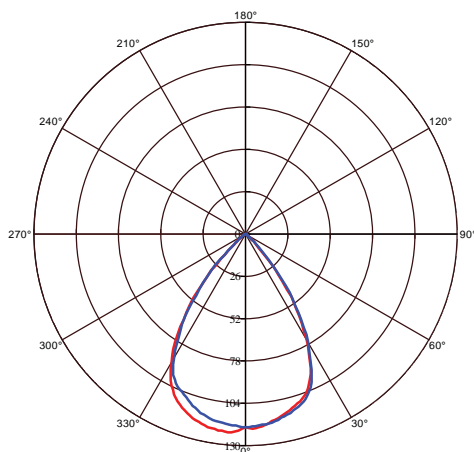

LED DOWNLIGHT

Product&Family Code: 016 036 0003

BIANCA

Technical Drawing

Technical Data

Voltage (V)	85-265V
Product Wattage (W)	3
Equivalence with incandescent lamp	24
Colour Render Index (Ra)	>Ra70
Colour Temperature (K)	4200K
Materials	Aluminium
Protection Class	II
Dimmable	No
EEI	A to A++
Warm-up time up to 60 % of the full light output	Instant Full Light
Luminous Flux (lm)	210
Luminous Efficacy (lm/W)	70
Rated Life (hrs) ⌚	30.000
IP Rating	20
Power Factor	>0.5
Beam Angle	65°
Starting Time	<0.2s
Number of ON-OFF cycling	x20.000

Photometric Diagram

b C0 Plane beam angle(50%) c C90 Plane beam angle(50%)

C0 Plane beam angle(50%):68.7(DEG) C90 Plane beam angle(50%):69.5(DEG)

Applications

- Indoor Applications; Bathroom, Car Park, Cinema, Gallery, Hospital, Hotel, Kitchen, etc.