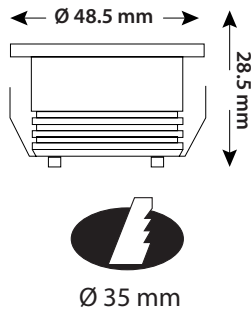

LED DOWNLIGHT

Product&Family Code: 016 036 0003

BIANCA

Technical Drawing

Technical Data

Voltage (V)	85-265V
Product Wattage (W)	3
Equivalence with incandescent lamp	24
Colour Render Index (Ra)	>Ra70
Colour Temperature (K)	4200K
Materials	Aluminium
Protection Class	II
Dimmable	No
EEI	A to A++
Warm-up time up to 60 % of the full light output	Instant Full Light
Luminous Flux (lm)	210
Luminous Efficacy (lm/W)	70
Rated Life (hrs) ⌚	30.000
IP Rating	20
Power Factor	>0.5
Beam Angle	65°
Starting Time	<0.2s
Number of ON-OFF cycling	x20.000

Photometric Diagram

b C0 Plane beam angle(50%) c C90 Plane beam angle(50%)

C0 Plane beam angle(50%):68.7(DEG) C90 Plane beam angle(50%):69.5(DEG)

Applications

- Indoor Applications; Bathroom, Car Park, Cinema, Gallery, Hospital, Hotel, Kitchen, etc.