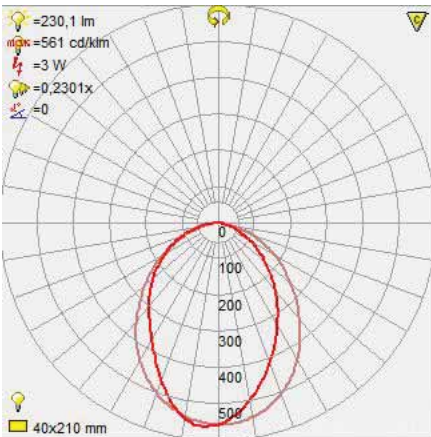

LED GARDEN LAMP

Product&Family Code: **076 005 0003**
HL 239L

ZAKKUM

 Black

Technical Drawing

Photometric Diagram

Technical Data

Voltage (V)	220-240V
Product Wattage (W)	3
Equivalence with incandescent lamp(W)	24
Colour Render Index (Ra)	>Ra70
Colour Temperature (K)	4100K
Materials	Alumunium
Protection Class	I
Dimmable	No
EEL	A to A++
Warm-up time up to 60 %of the full light output	Instant Full Light
Luminous Flux (lm)	230
Luminous Efficacy (lm/W)	76
Rated Life (hrs) ⌚	30.000
IP Rating	44
Power Factor	>0.5
Beam Angle	120°
Starting Time	<0.2s
Number of ON-OFF cycling	x15.000