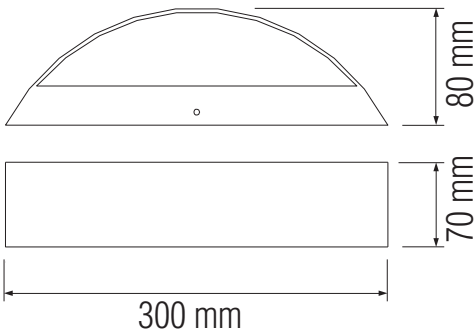

LED GARDEN LAMP

Product&Family Code: **076 005 0003**
HL 239L

ZAKKUM

 Black

Technical Drawing

Photometric Diagram

Technical Data

Voltage (V)	220-240V
Product Wattage (W)	3
Equivalence with incandescent lamp(W)	24
Colour Render Index (Ra)	>Ra70
Colour Temperature (K)	4100K
Materials	Alumunium
Protection Class	I
Dimmable	No
EEL	A to A++
Warm-up time up to 60 %of the full light output	Instant Full Light
Luminous Flux (lm)	230
Luminous Efficacy (lm/W)	76
Rated Life (hrs) ⌚	30.000
IP Rating	44
Power Factor	>0.5
Beam Angle	120°
Starting Time	<0.2s
Number of ON-OFF cycling	x15.000